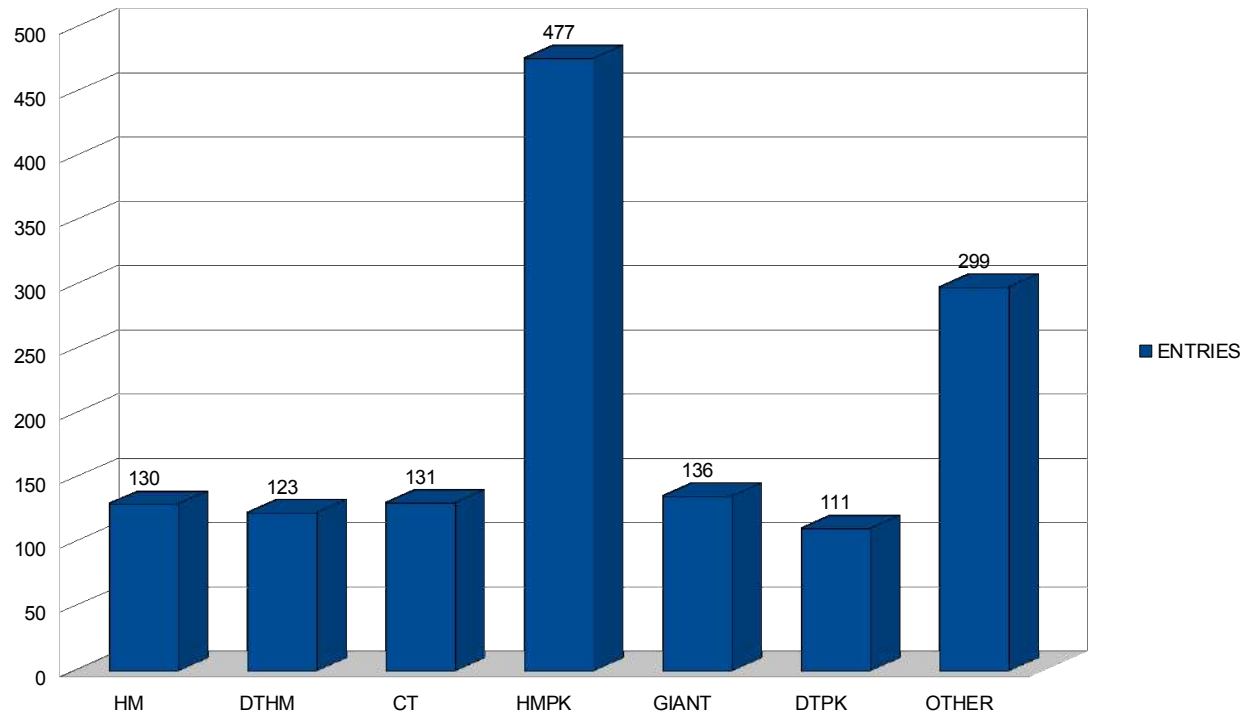

X03: Smaragdina Open		2209 ZAYYAN	2305 GOPAL DX (BROS)	1515 CHOY LEE (TEAM JB)	1372 BRO TAY	1517 CHOY LEE (TEAM JB)	17
X04: Alien Open		2183 EMY BETTA (GBS)	1506 BERHASIL AGRO	1750 HAUS KBKP			3
X05: AOC Open		1694 MSF	1398 PWC (PWC)	1717 NQB (TEAM ACE)	1718 NQB (TEAM ACE)	2131 PEWARIS SETIA TEAM (WWF)	5
Total Entries :							35
DIVISION X : WILD OPTIONAL	BOD	1st	2nd	3rd	4th	5th	ENT
X06: ROUNDTAIL Jr		1702 FLARE FLARE	1946 JEBAT MEKAIL	2256 SUPER 88 (GBS)	1637 AREDQ		4
X07: SPADETAIL Jr		1941 SAHABAT BETTA	1959 SRI LAYANG	1942 SAHABAT BETTA	1961 SRI LAYANG	2076 AF AQUATIC	5
X08: F&F ROUNDTAIL		2210 LEH MARCELO	2121 WWF (WWF)	2205 LEH MARCELO	2207 LEH MARCELO	2128 WWF (WWF)	8
X09: F&F SPADETAIL		1886 KBC	2132 PEWARIS SETIA TEAM (WWF)	1558 KOPI TARIK	1969 TS BETTA		4
X10: FEMALE Wild Open (Ori & Hybrid)		1645 A-Z (BETTA UNCLES) (PUNAI SG)	1246 BIB (BIB)	1076 TIM X TOTORO	1928 WAN JEPUN	1936 ZEE KARKOCHA655	7
Total Entries :							28
WILD Class Entries :							107

Total Entries : 1407

Total Players : 442

Total Classes : 165

HM Class Players : 84

DTHM Class Players : 70

CT Class Players : 78

HMPK Class Players : 214

GIANT Class Players : 61

DTPK Class Players : 61

OPTIONAL Class Players : 119

WILD Class Players : 56

CONGRAT TO ALL WINNERS AND TQ FOR YOUR SUPPORT.

CATEGORY	REGULAR	JUNIOR	BABY	F&F	FEMALE	OPTIONAL	WILDORI	WILDHYB	TOTAL
HM	32	65	33						130
DTHM	25	54	44						123
CT	38	42	51						131
HMPK	186	170	121						477
GIANT	24	49	63						136
DTPK	33	41	37						111
OTHER				69	22	101	44	63	299
	338	421	349	69	22	101	44	63	1407