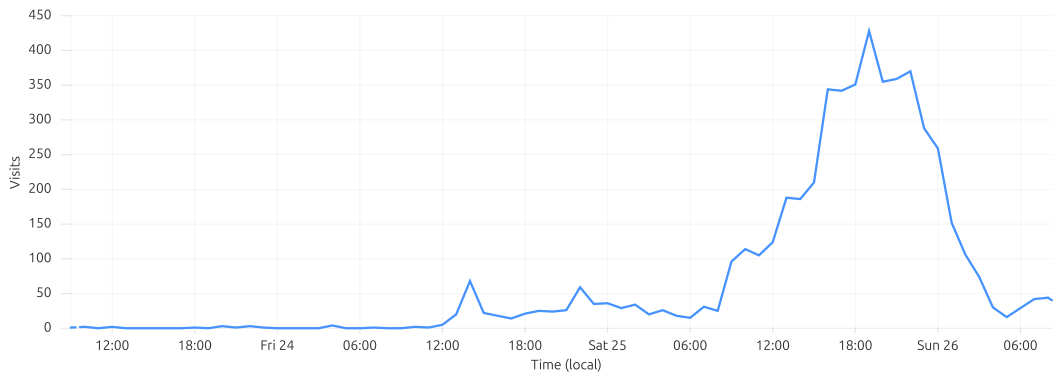

Filters:

Host equals mini.systemphoenix.net

Visits summary

When someone navigates to your website, either directly or from an external referer. One visit can consist of multiple page views.

All Referer Host Country Path Browser ...

Total
5.24k

○ mini.systemphoenix.net
5.24k

Visits by country

Malaysia	3.27k
Singapore	1.76k
United States	174
Switzerland	19
Vietnam	7
Sweden	5
Thailand	2
Japan	2
Indonesia	1
Netherlands	0

1 to 10 of 10 items

Visits by source

Referers		Paths	
None (direct)	3,500	/	4,607
www.systemphoenix.net	1,534	/202501/orang	310
lm.facebook.com	117	/202501/pemenang	123
m.facebook.com	49	/202501/kelas	98
systemphoenix.net	15	/202501/orangh	33

Hosts		Browsers	
mini.systemphoenix.net	5,236	ChromeMobile	2,032
		ChromeMobileWebview	1,081
		MobileSafari	664
		Unknown	578
		MobileSafariWebview	422

Operating systems		Device types	
Android	3,427	Mobile	5,062
iOS	1,166	Desktop	137
Unknown	578	Tablet	37
Windows	50		
Linux	15