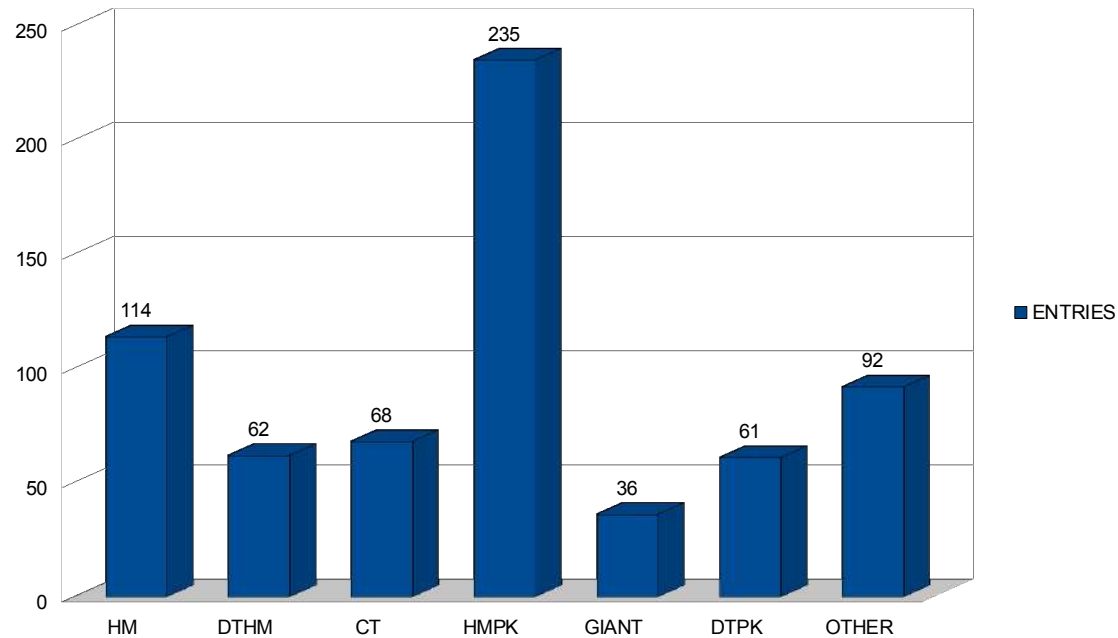

<b>G10: ROSETAIL Open</b>		<b>1350</b> FH 4896	<b>1567</b> COLOURFULL BETTA GALLERY	<b>1568</b> COLOURFULL BETTA GALLERY			<b>3</b>
<b>G11: SPADETAIL Open</b>		<b>1539</b> BETTA & CO (PLB)	<b>1201</b> JOON (STATION 4896)				<b>2</b>
<b>G12: BLACKBASE Open</b>		<b>1202</b> JOON (STATION 4896)	<b>1418</b> (LSL) HADIE	<b>1650</b> SEMINGGU XPOSE K.B.K.P	<b>1660</b> PN (OST)		<b>4</b>
<b>G13: COPPER Variant Open</b>		<b>1203</b> JOON (STATION 4896)	<b>1556</b> WAN BETTA GT	<b>1404</b> DADDY LOO (SINGAPORE)	<b>1337</b> KURT KAY (WESIN BETTA)	<b>1205</b> JOON (STATION 4896)	<b>7</b>
<b>G14: HEADMASK Open</b>		<b>1204</b> JOON (STATION 4896)	<b>1105</b> 1000 DOLLAR	<b>1125</b> KW 7333	<b>1107</b> THEV	<b>1553</b> MSF	<b>6</b>
<b>G15: FANCY MultiColour Open</b>		<b>1038</b> SHELL	<b>1081</b> ACHA BETTA	<b>1094</b> LLKY	<b>1560</b> DC HUNTER		<b>4</b>
<b>Total Entries :</b>							<b>92</b>
<b>OPTIONAL Class Entries :</b>							<b>92</b>

**Total Entries : 668**

**Total Players : 225**

**Total Classes : 121**

**Regular Class Players : 94**

**Junior Class Players : 127**

**Baby Class Players : 99**

**Optional Class Players : 68**

**Regular and Junior Class Players : 44**

**Regular, Junior and Baby Class Players : 24**

**Regular, Junior, Baby and Optional Class Players : 14**

**CONGRAT TO ALL WINNERS AND TQ FOR YOUR SUPPORT.**

CATEGORY	REGULAR	JUNIOR	BABY	F&F	FEMALE	OPTIONAL	TOTAL
HM	32	39	43				114
DTHM	11	28	23				62
CT	19	27	22				68
HMPK	80	94	61				235
GIANT	4	14	18				36
DTPK	19	20	22				61
OTHER				43	12	37	92
	<b>165</b>	<b>222</b>	<b>189</b>	<b>43</b>	<b>12</b>	<b>37</b>	<b>668</b>