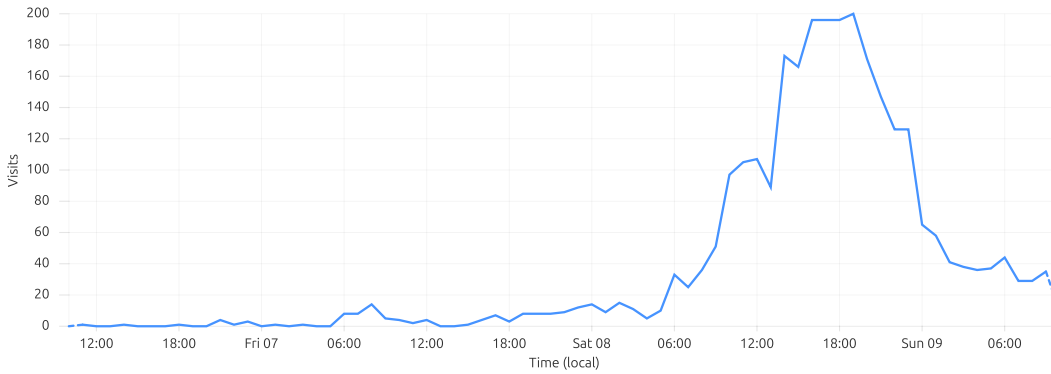

Filters:

Host equals mini.systemphoenix.net

Visits summary

When someone navigates to your website, either directly or from an external referer. One visit can consist of multiple page views.

All Referrer Host Country Path Browser ...

Total 2.84k

mini.systemphoenix.net 2.84k

Visits by country

Malaysia	1.87k
Singapore	547
United States	386
Hong Kong	15
Japan	6
Brunei Darussalam	6
Taiwan	3
Thailand	3
Unknown states, other entities or organizations	2
China	1